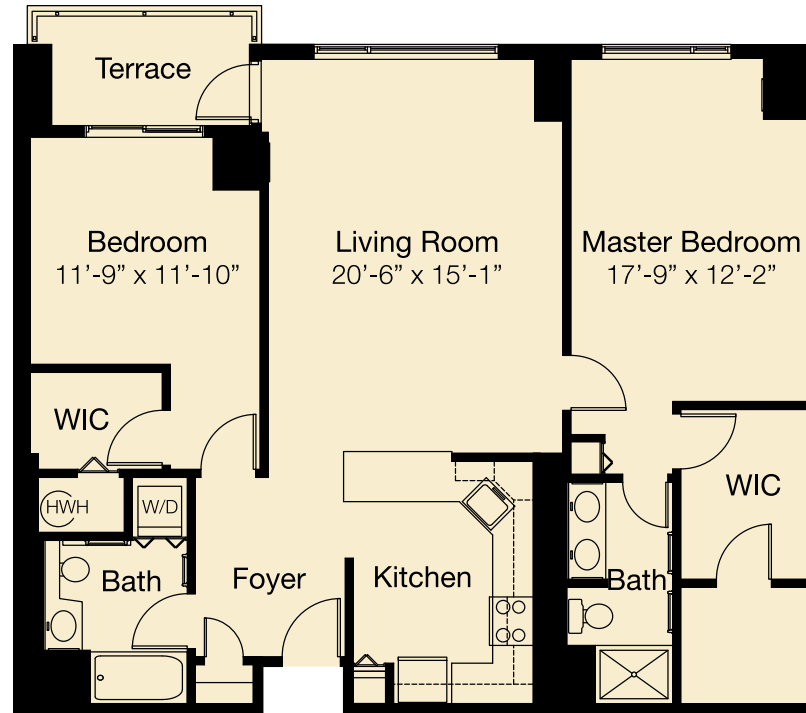

THE RESIDENCES AT
DOCKSIDE

The Columbia

Two Bedroom
Living Area 1253 sq. ft.
Terrace 67 sq. ft.
Total 1320 sq. ft.
Located on floors 4 - Penthouse

NORTH

5th Floor

Developer represents that room dimensions are approximate.
Room dimensions may vary and prices are subject to change without notice.