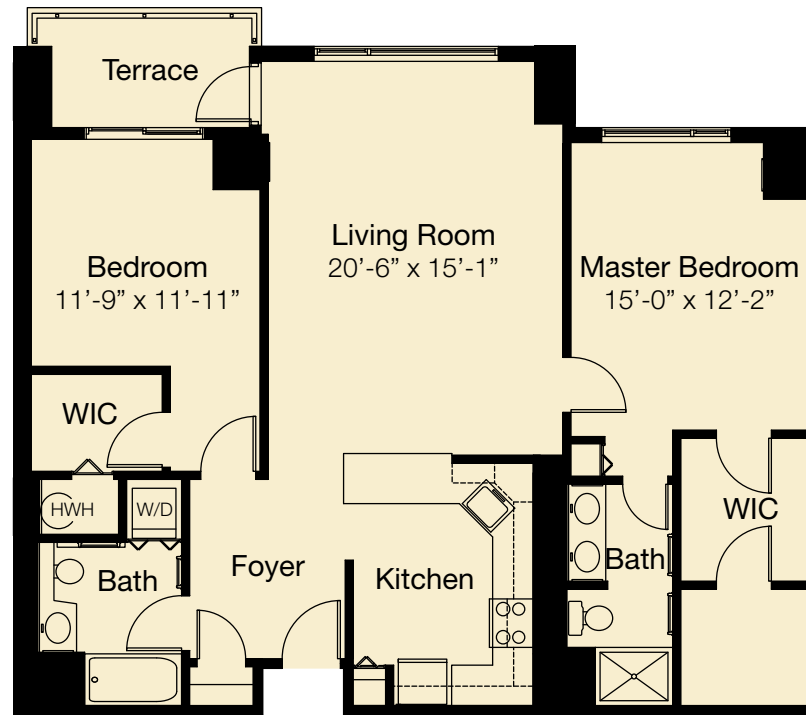

The Constellation

Two Bedroom
 Living Area 1297 sq. ft.
 Terrace 75 sq. ft.
 Total 1372 sq. ft.
 Located on floors 11 - Penthouse

NORTH

9th Floor

Developer represents that room dimensions are approximate.
 Room dimensions may vary and prices are subject to change without notice.