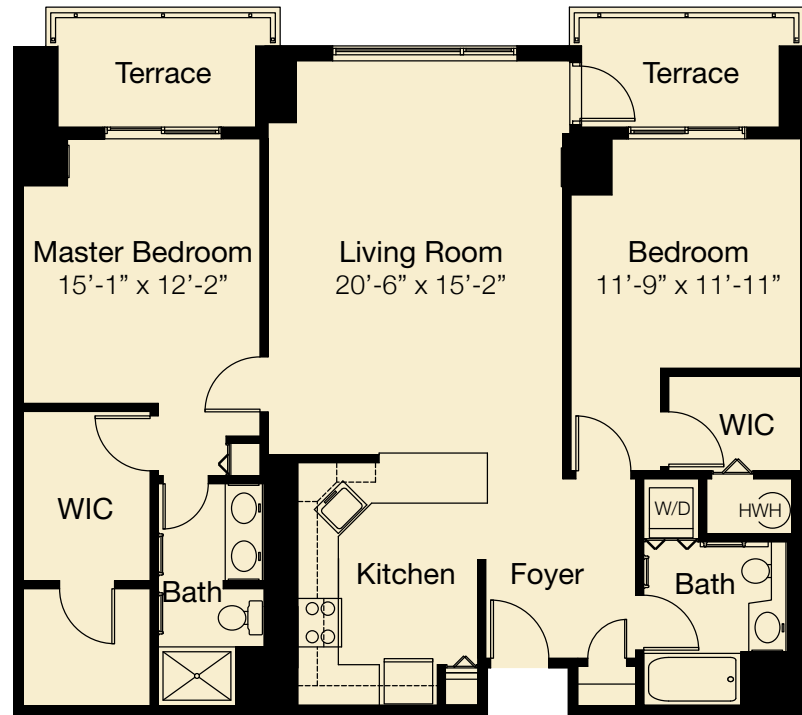

The Courageous

Two Bedroom
Living Area 1251 sq. ft.
Terrace 134 sq. ft.
Total 1385 sq. ft.
Located on floors 4 - 10 & 12

NORTH

5th Floor

Developer represents that room dimensions are approximate.
Room dimensions may vary and prices are subject to change without notice.