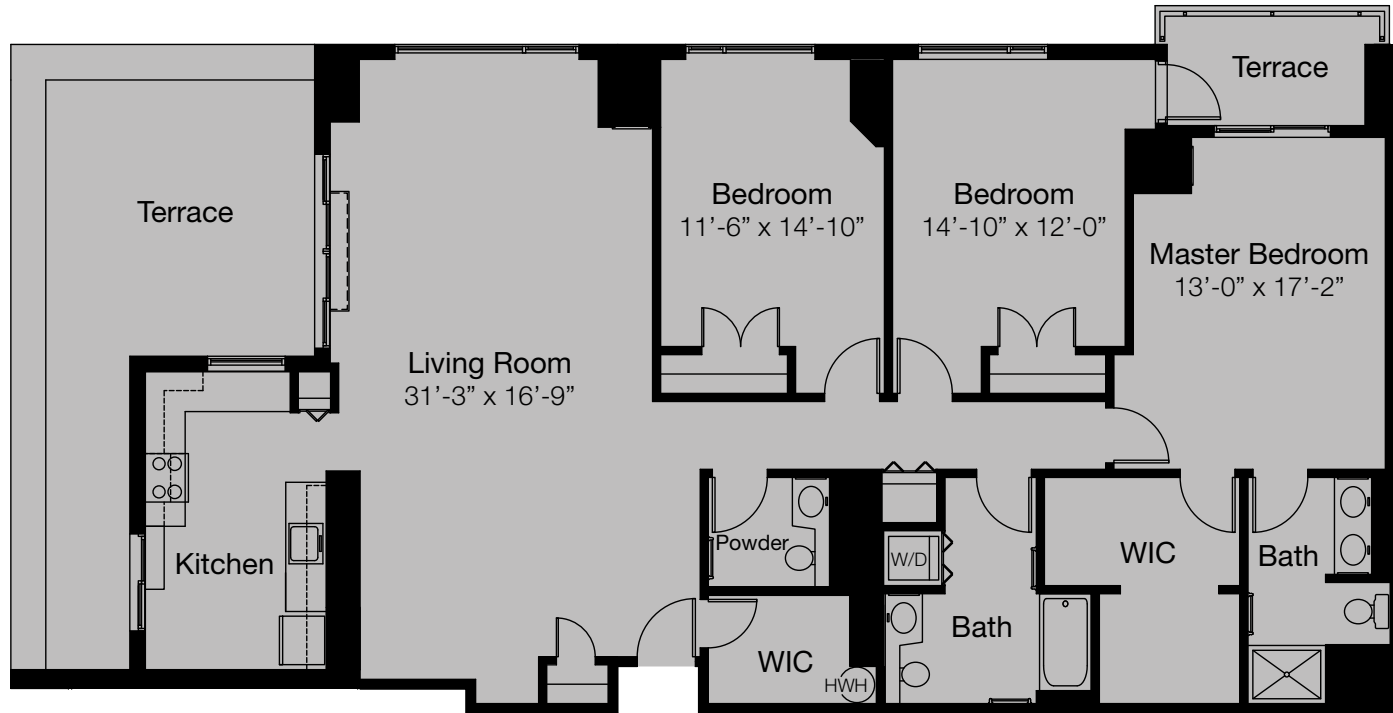

THE RESIDENCES AT
DOCKSIDE

The Freedom

Three Bedroom
Living Area 1907 sq. ft.
Terrace 398 sq. ft.
Total 2305 sq. ft.
Located on floors 12, 14 & 15

NORTH

12th Floor

Developer represents that room dimensions are approximate.
Room dimensions may vary and prices are subject to change without notice.