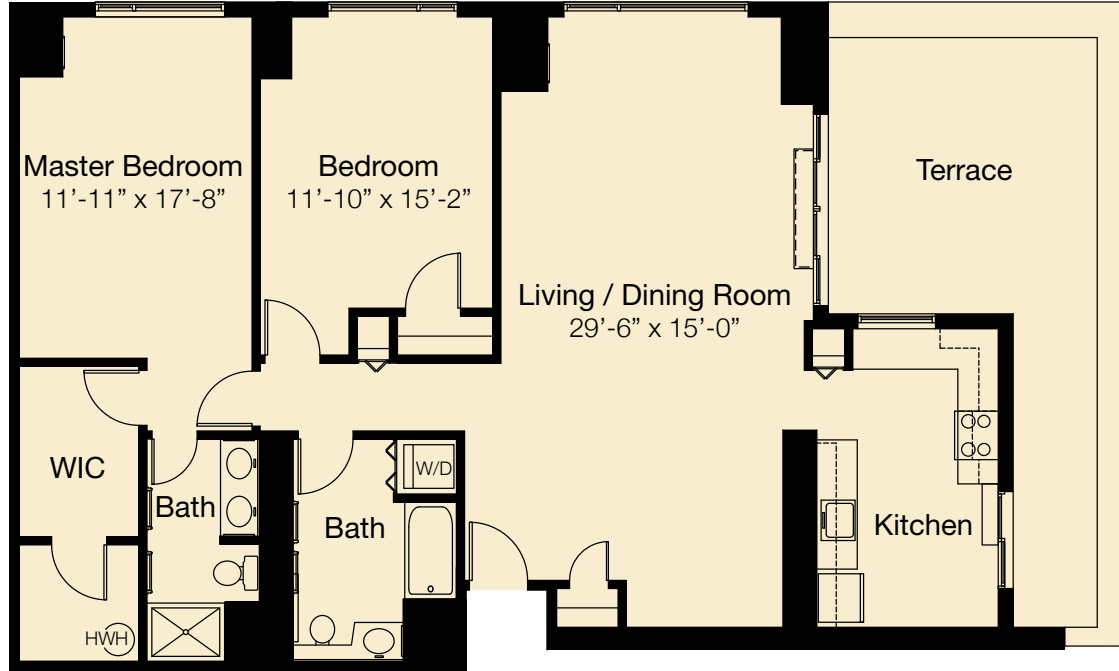

THE RESIDENCES AT
DOCKSIDE

The Intrepid

Two Bedroom Corner

Living Area 1502 sq. ft.

Terrace 330 sq. ft.

Total 1832 sq. ft.

Located on floors 4 -10 & 12

NORTH

5th Floor

Developer represents that room dimensions are approximate.
Room dimensions may vary and prices are subject to change without notice.