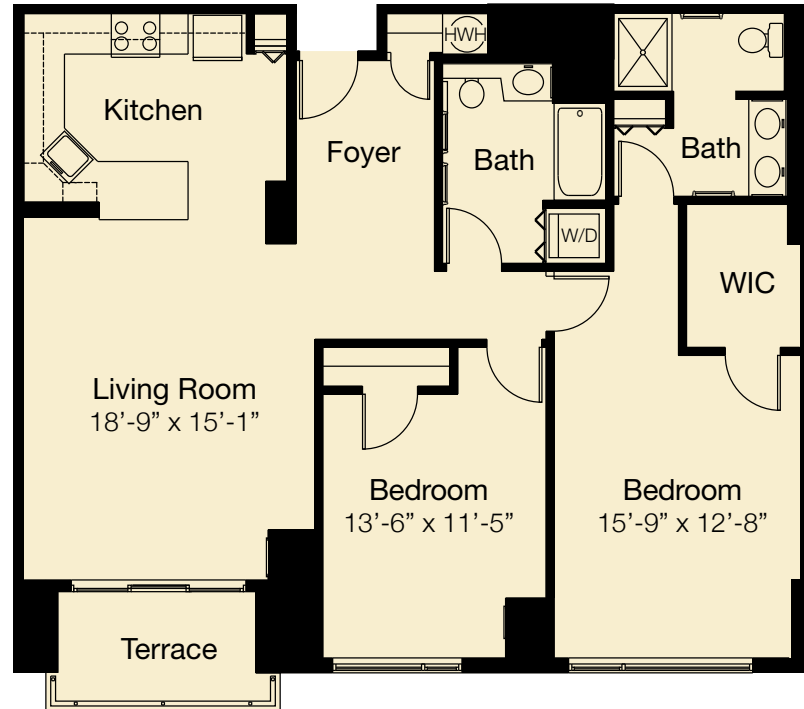

THE RESIDENCES AT
DOCKSIDE

The Ranger

Two Bedroom
Living Area 1293 sq. ft.
Terrace 67 sq. ft.
Total 1360 sq. ft.
Located on floors 5 - Penthouse

NORTH

5th Floor

Developer represents that room dimensions are approximate.
Room dimensions may vary and prices are subject to change without notice.