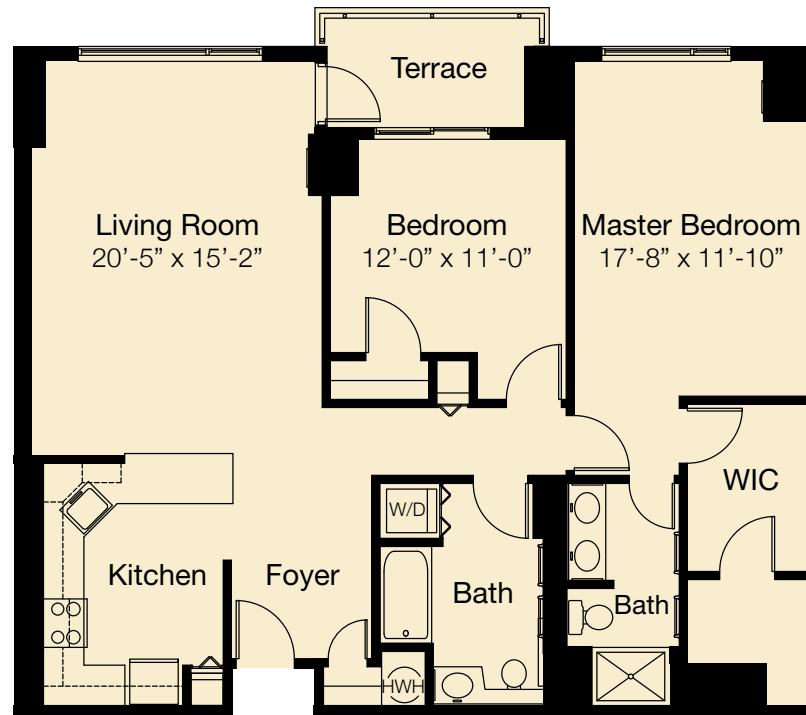

The Reliance

Two Bedroom
 Living Area 1304 sq. ft.
 Terrace 67 sq. ft.
 Total 1371 sq. ft.
 Located on floors 4 - Penthouse

NORTH

5th Floor

Developer represents that room dimensions are approximate.
 Room dimensions may vary and prices are subject to change without notice.