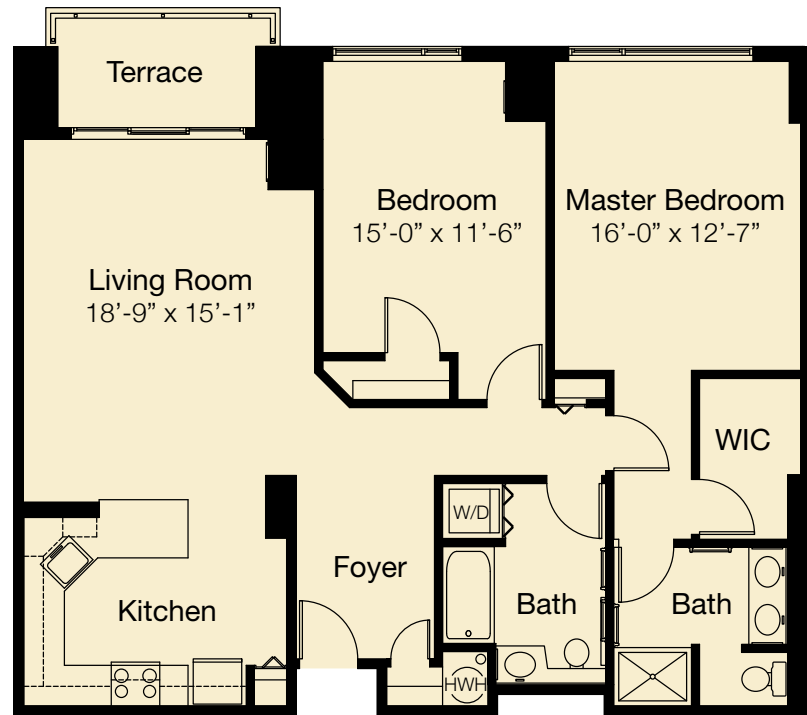

The Resolute

Two Bedroom
 Living Area 1293 sq. ft.
 Terrace 67 sq. ft.
 Total 1360 sq. ft.
 Located on floors 4 - Penthouse

NORTH

5th Floor

Developer represents that room dimensions are approximate.
 Room dimensions may vary and prices are subject to change without notice.