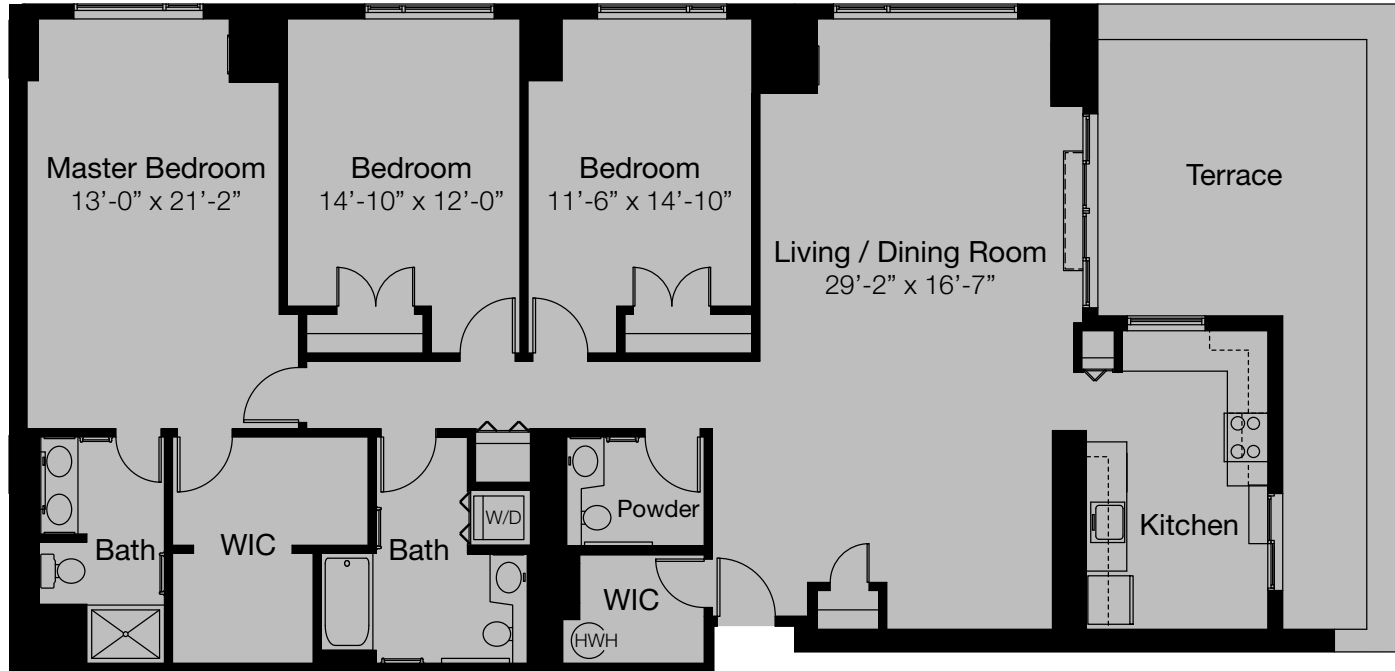

# The Volunteer

Three Bedroom Corner

Living Area 1957 sq. ft.

Terrace 330 sq. ft.

Total 2287 sq. ft.

Located on floors 11 - Penthouse

NORTH

9th Floor

Developer represents that room dimensions are approximate.  
Room dimensions may vary and prices are subject to change without notice.